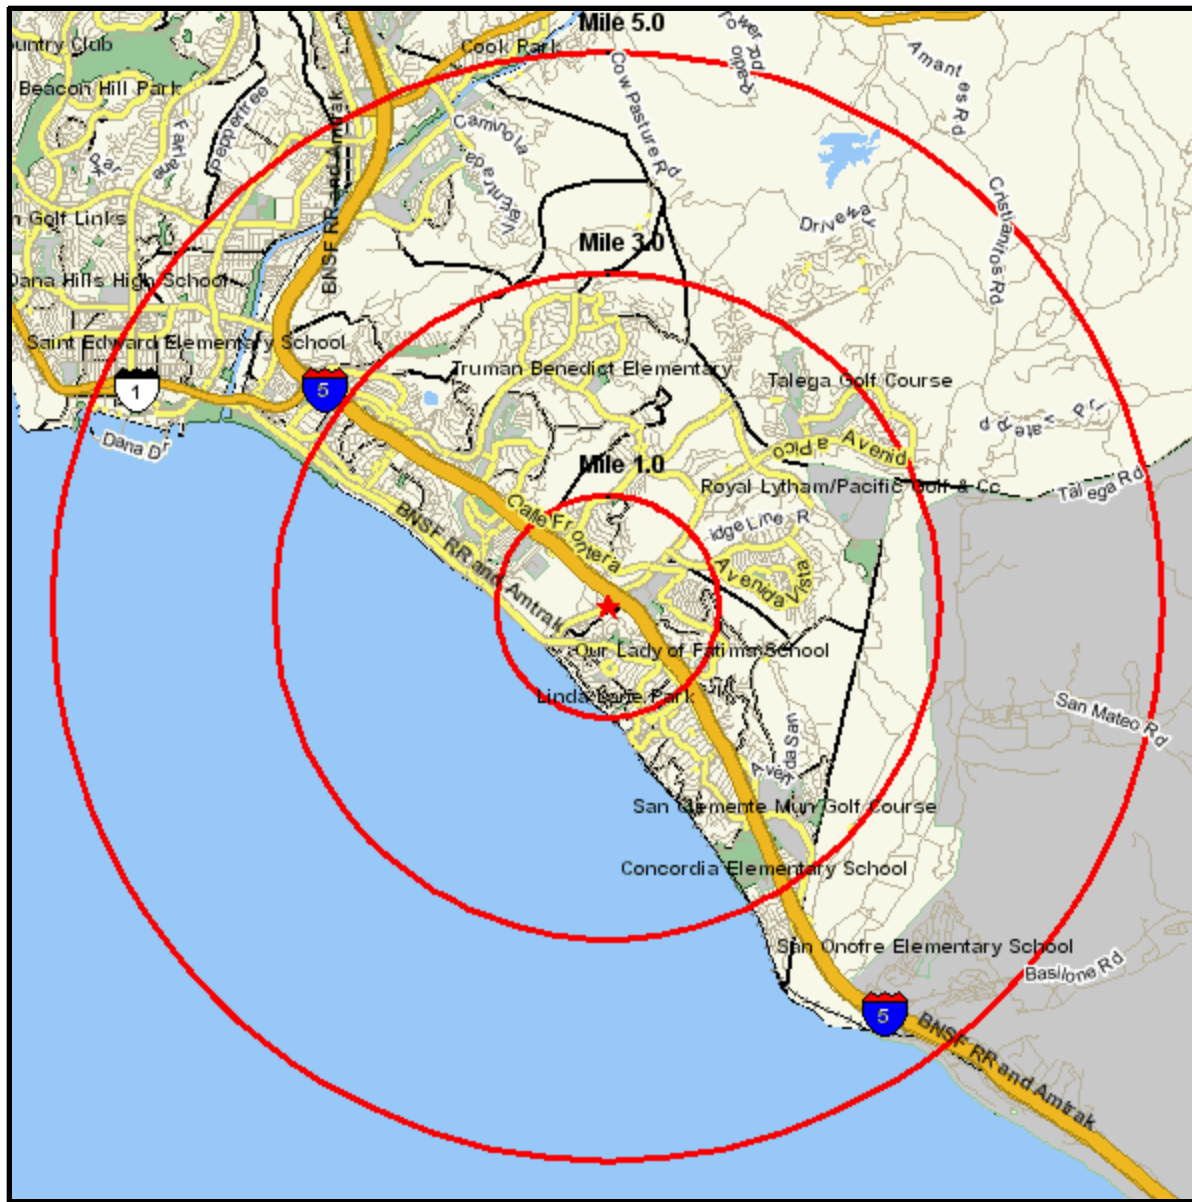

Area Map

111 CALLE DE INDUSTRIAS
 SAN CLEMENTE, CA 92672-3826
 Coord: 33.437254, -117.623466
 Radius - See Appendix for Details

Area Map

Appendix: Area Listing

Area Name:

Type: Radius 1

Radius Definition:

111 CALLE DE INDUSTRIAS	Center Point:	33.437254	-117.623466
SAN CLEMENTE, CA 92672-3826	Circle/Band:	0.00 -	1.00

Area Name:

Type: Radius 2

Radius Definition:

111 CALLE DE INDUSTRIAS	Center Point:	33.437254	-117.623466
SAN CLEMENTE, CA 92672-3826	Circle/Band:	0.00 -	3.00

Area Name:

Type: Radius 3

Radius Definition:

111 CALLE DE INDUSTRIAS	Center Point:	33.437254	-117.623466
SAN CLEMENTE, CA 92672-3826	Circle/Band:	0.00 -	5.00